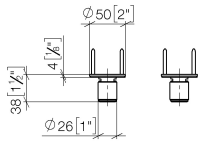

Single holder for 15 mm PEX pipes -

29 022 970 90

- for 15 mm PEX pipes

Single holder for 15 mm PEX pipes -

29 022 970 90

mm [inches]

Single holder for 15 mm PEX pipes -

29 022 970 90